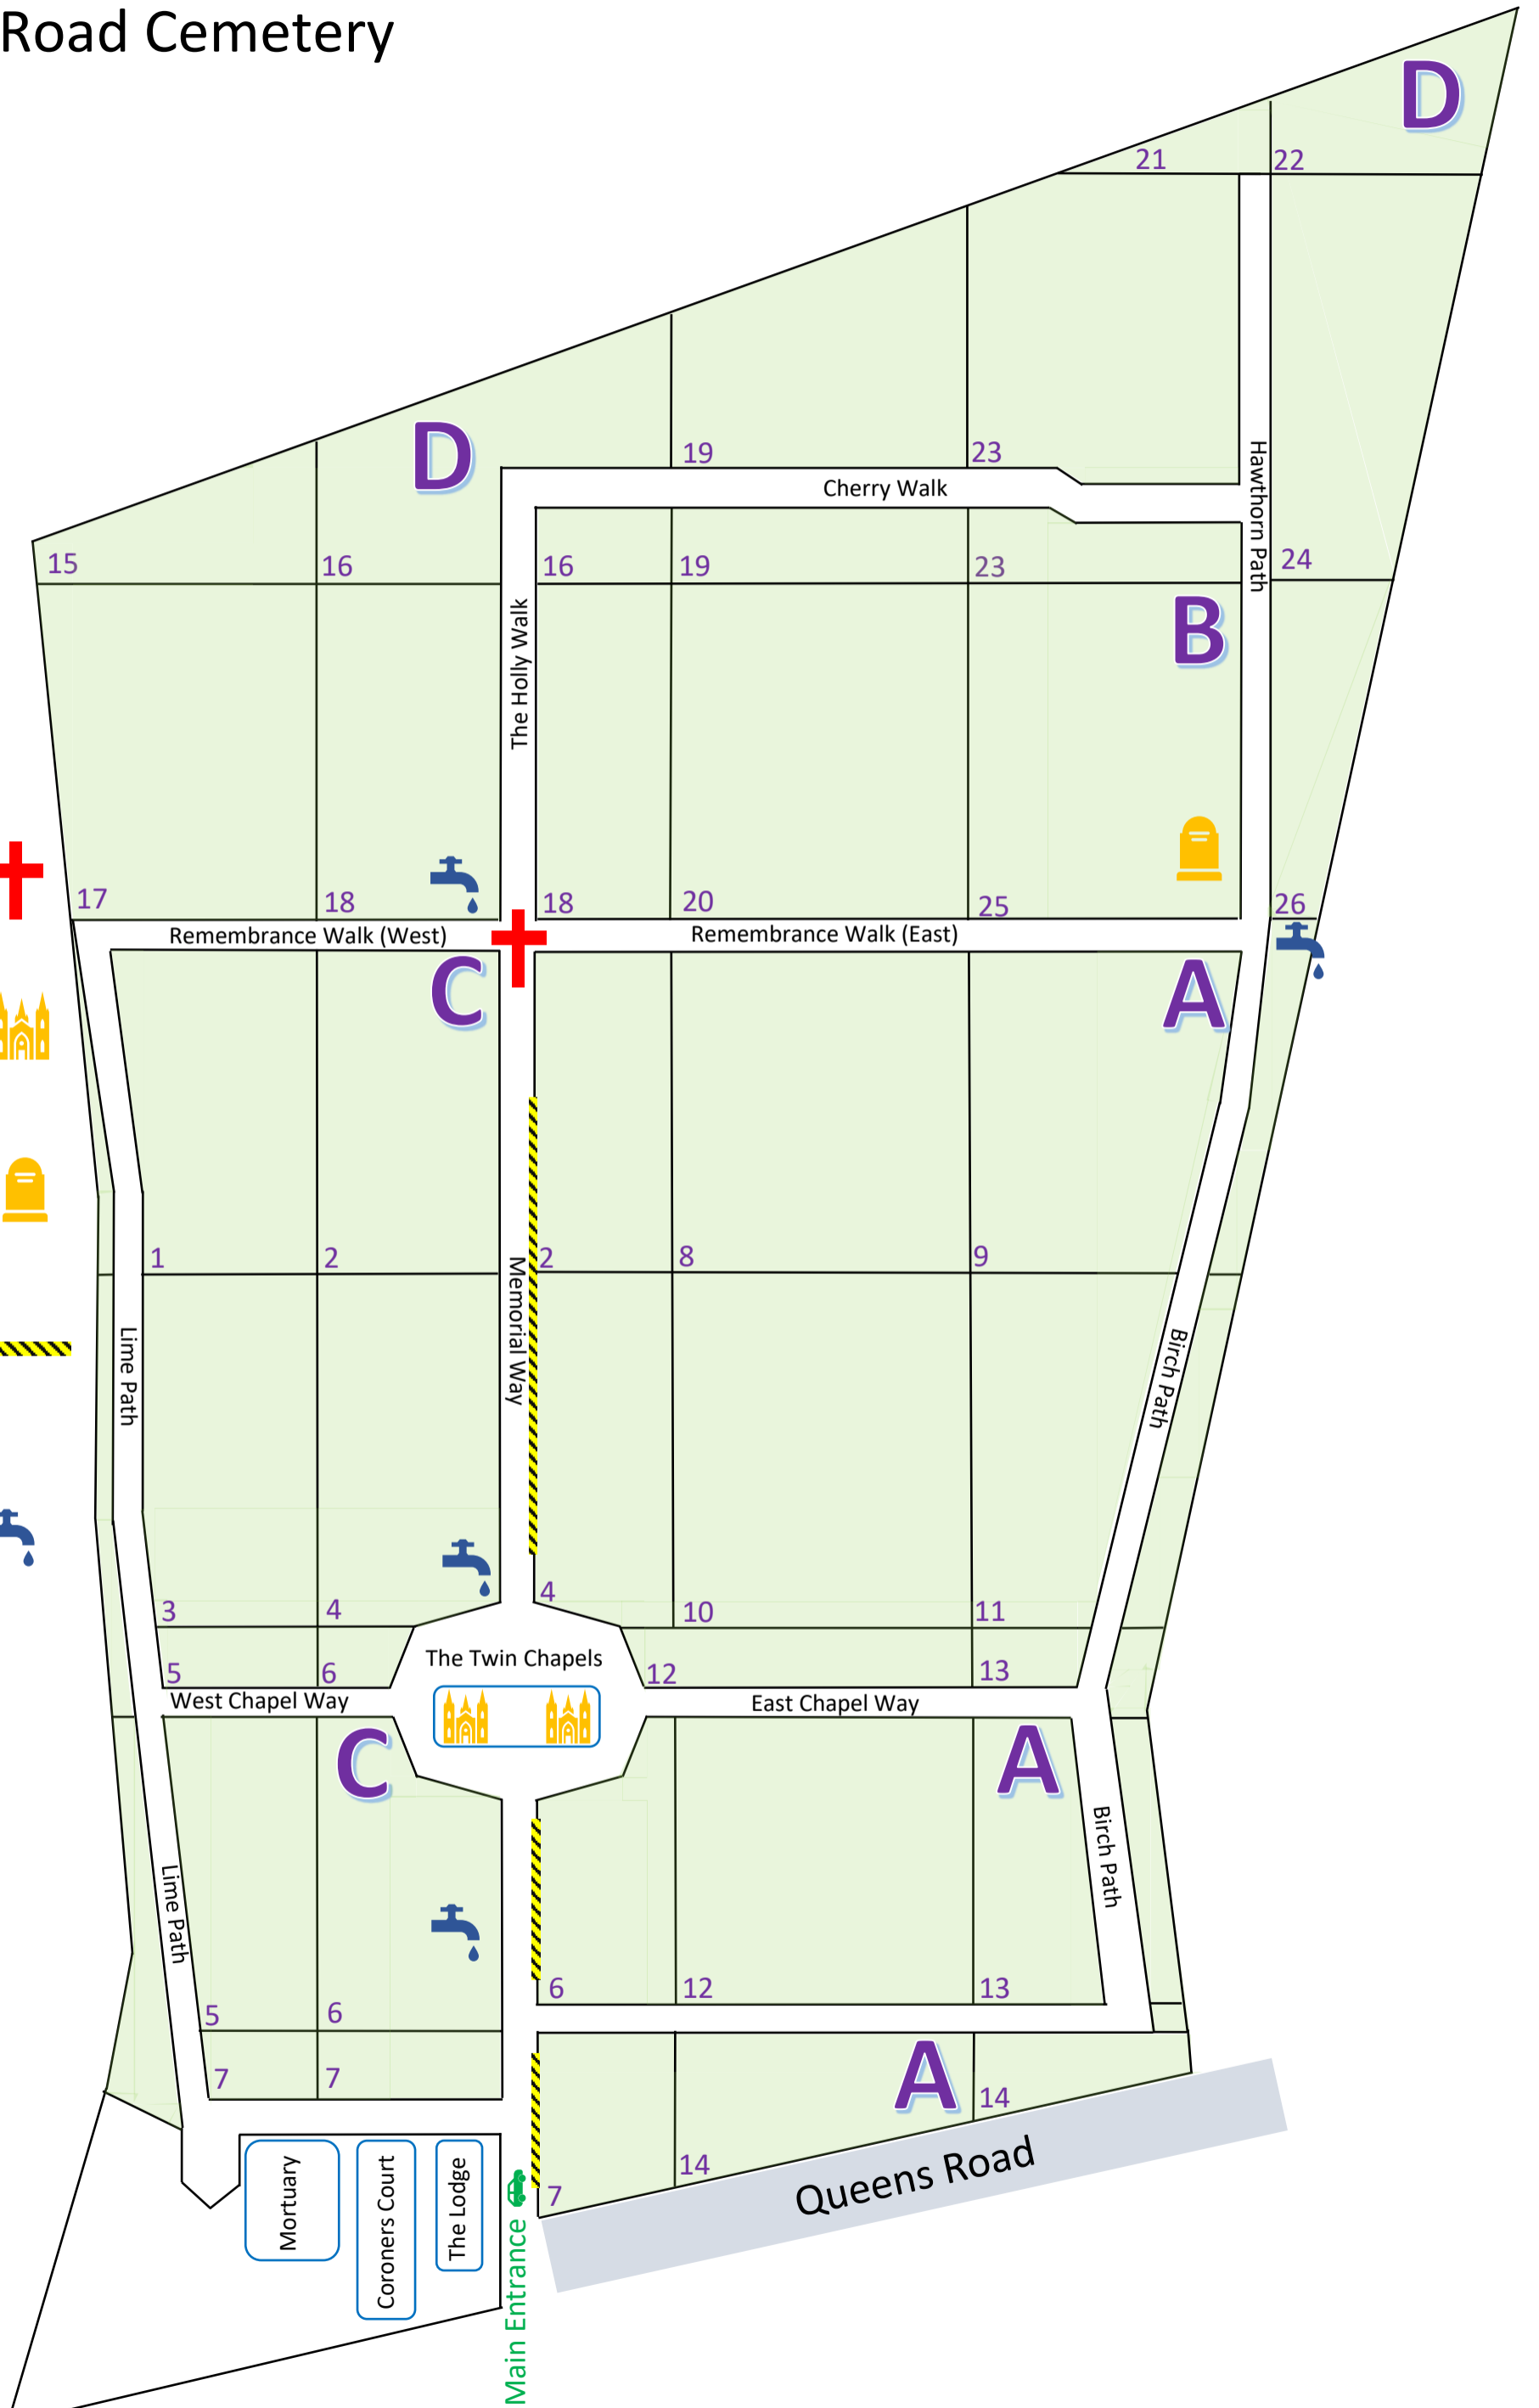

# Queens Road Cemetery

## Locations

Cross of Sacrifice:

Chapel:

Mausoleum of Harriet Hooker:

Parking Areas:

Dip Tanks (Not Drinking Water):

Mortuary  
Coroners Court  
The Lodge

Main Entrance